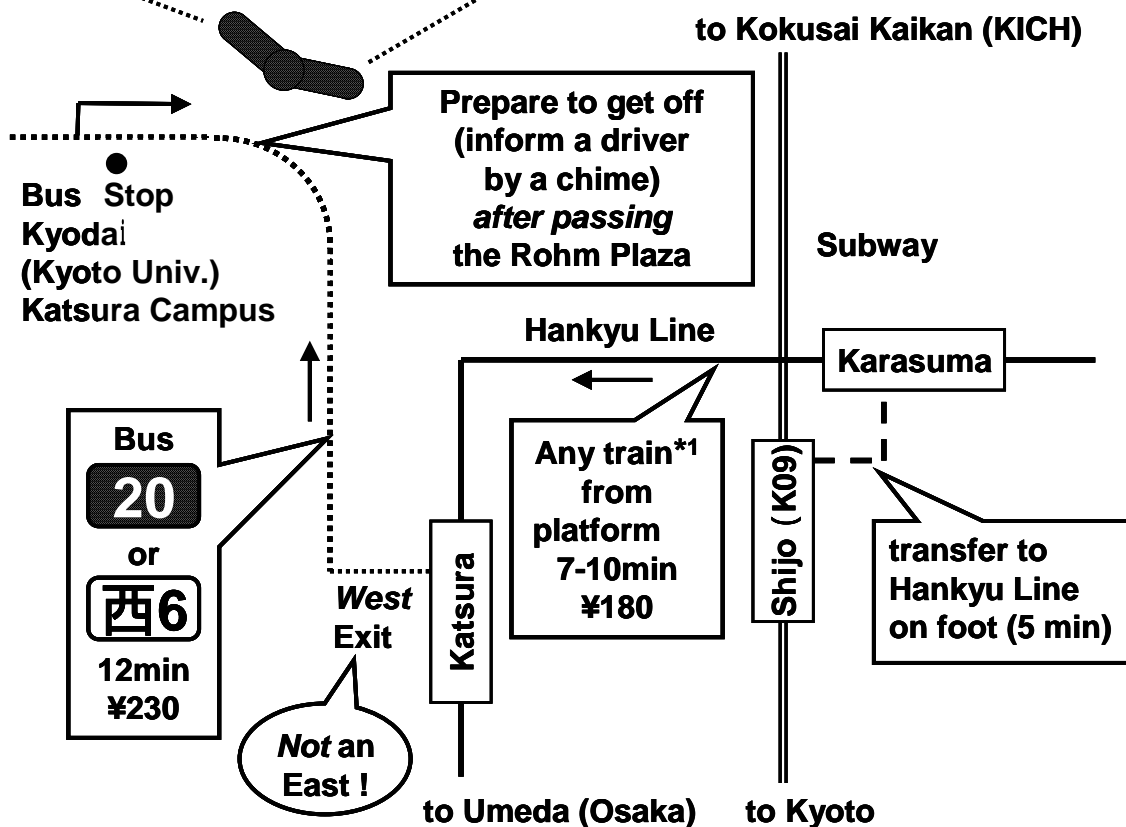

To Kyoto University (Katsura Campus)

Kyoto University Katsura Campus is located at the western part of Kyoto city. From the subway, get off at **Shijo** station (K09) and walk to **Karasuma** station of Hankyu Railway Co. Any train departing from the platform No.2 of **Karasuma** station (some exceptions are at early morning) leads you to **Katsura** station. From the **West Exit** (not an East !) take a bus [20] or [西 6] to **Kyodai Katsura Campus** (*Kyodai* means *Kyoto University*), which is located just after passing the Rohm Plaza (12 min from Katsura station). Pay 230 yen to a driver when you get off.

Rohm Plaza

Kyoto University Katsura Campus

Campus Map

Rohm Plaza Floor Plan