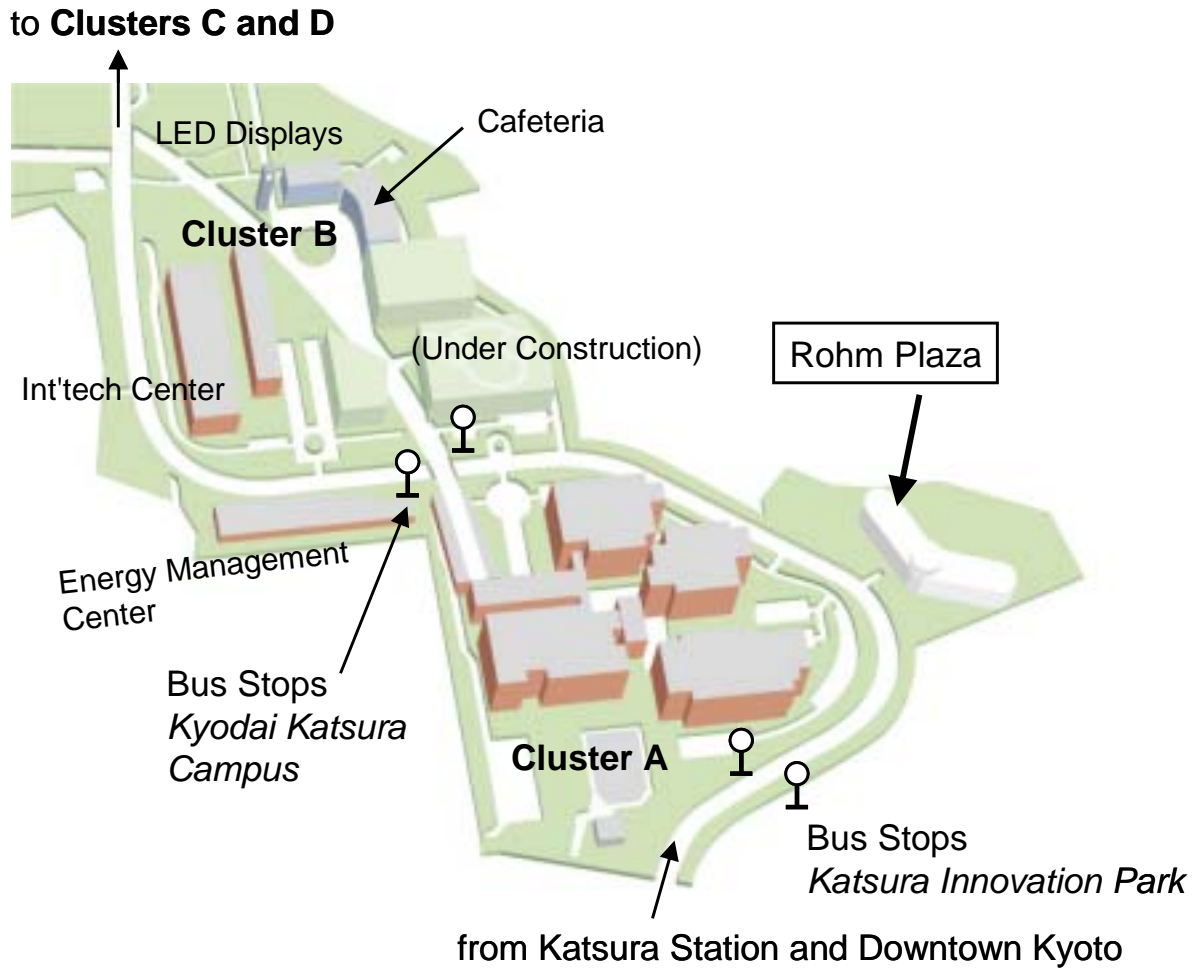

To Kyoto University (Katsura Campus)

Kyoto University Katsura Campus is located at the western part of Kyoto city. From the subway, get off at **Shijo** station (K09) and walk to **Karasuma** station of Hankyu Railway Co. Any train departing from the platform No.2 of **Karasuma** station (some exceptions are at early morning) leads you to **Katsura** station. From the **West Exit** (not an East !) take a bus [20] or [西 6] to **Kyodai Katsura Campus** (*Kyodai* means *Kyoto University*), which is located just after passing the Rohm Plaza (12 min from Katsura station). Pay 230 yen to a driver when you get off.

Rohm Plaza

Kyoto University Katsura Campus

Campus Map

Rohm Plaza Floor Plan